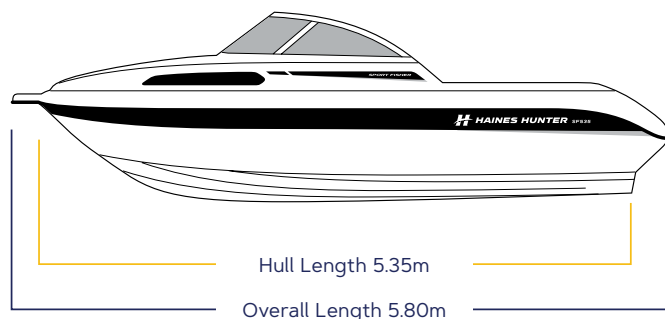

Haines Hunter measure the true length of the boat. We don't include the bowsprit or transom overhangs.

Note: Specifications and equipment may change at any time without notice. Photographs shown may include non-standard extras. Please consult your Haines Hunter Dealer for specific model information. Gelcoats used are of the highest standard. The product is however subject to the effects of ultra-violet and some colour change will occur. It is recommended that a polish with a U.V. inhibitor be used to protect the surface.

SCAN THE QR CODE with your smartphone camera to discover more about this model.

H HAINES HUNTER