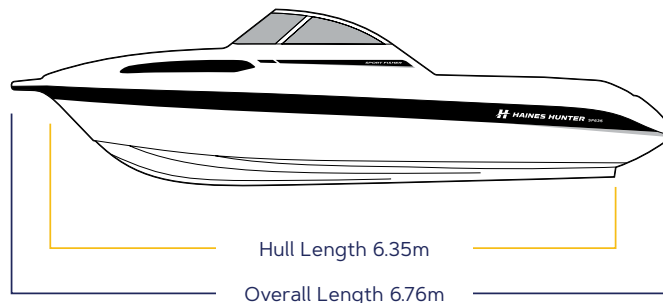

Haines Hunter measure the true length of the boat. We don't include the bowsprit or transom overhangs.

Note: Specifications and equipment may change at any time without notice. Photographs shown may include non-standard extras. Please consult your Haines Hunter Dealer for specific model information. Gelcoats used are of the highest standard. The product is however subject to the effects of ultra-violet and some colour change will occur. It is recommended that a polish with a U.V. inhibitor be used to protect the surface.

SCAN THE QR CODE with your smartphone camera to discover more about this model.

H HAINES HUNTER