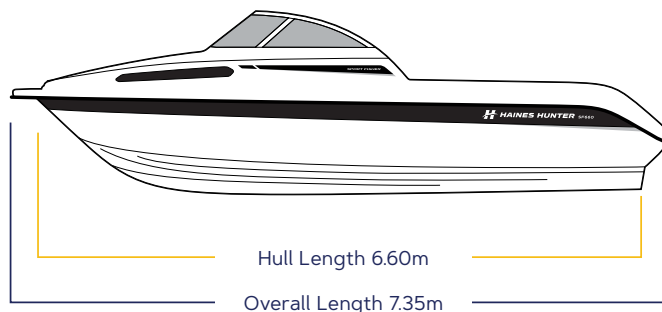

On Trailer Measurements (including engine tilted)

Overall Length	8.40m
Width	2.50m
Overall Height to Top	2.50m
Standard Towing Weight	1850kg

Towing Weight will vary with trailer type and motor selection