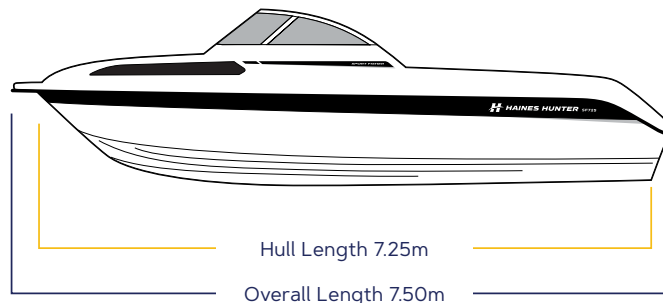

Haines Hunter measure the true length of the boat. We don't include the bowsprit or transom overhangs.

Note: Specifications and equipment may change at any time without notice. Photographs shown may include non-standard extras. Please consult your Haines Hunter Dealer for specific model information. Gelcoats used are of the highest standard. The product is however subject to the effects of ultra-violet and some colour change will occur. It is recommended that a polish with a U.V. inhibitor be used to protect the surface.

SCAN THE QR CODE with your smartphone camera to discover more about this model.