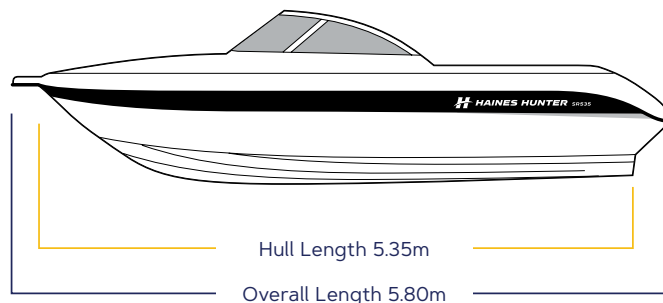

Haines Hunter measure the true length of the boat. We don't include the bowsprit or transom overhangs.

Note: Specifications and equipment may change at any time without notice. Photographs shown may include non-standard extras. Please consult your Haines Hunter Dealer for specific model information. Gelcoats used are of the highest standard. The product is however subject to the effects of ultra-violet and some colour change will occur. It is recommended that a polish with a U.V. inhibitor be used to protect the surface.

SCAN THE QR CODE with your smartphone camera to discover more about this model.

H HAINES HUNTER