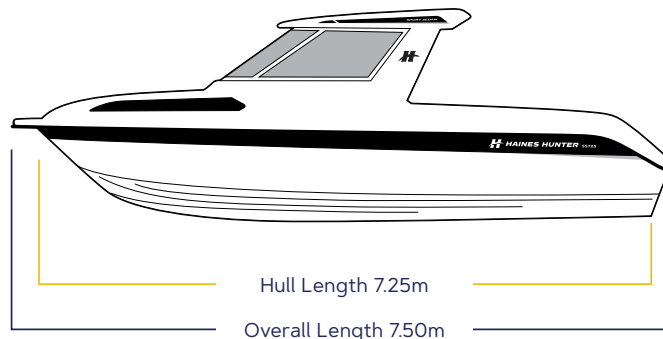

Haines Hunter measure the true length of the boat. We don't include the bowsprit or transom overhangs.

Note: Specifications and equipment may change at any time without notice. Photographs shown may include non-standard extras. Please consult your Haines Hunter Dealer for specific model information. Gelcoats used are of the highest standard. The product is however subject to the effects of ultra-violet and some colour change will occur. It is recommended that a polish with a U.V. inhibitor be used to protect the surface.

SCAN THE QR CODE with your smartphone camera to discover more about this model.